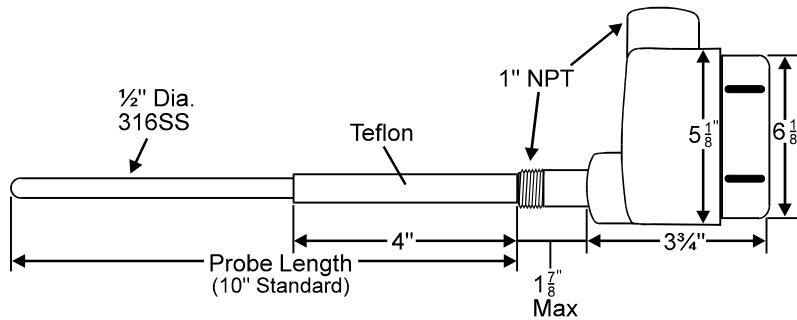

LS7000 RF Point Level Switch

HOW TO ORDER

LS7000- XXX X XX

Probe Length (Inches) *
Measured from end of nipple
to the tip of the probe

Probe Construction
S - 316SS
H - Halar coated

Supply Voltage
115 - 115VAC
024 - 24VDC

* Must be between 10" and 170" for 316SS and between 10" and 108" for Halar

DIMENSIONS